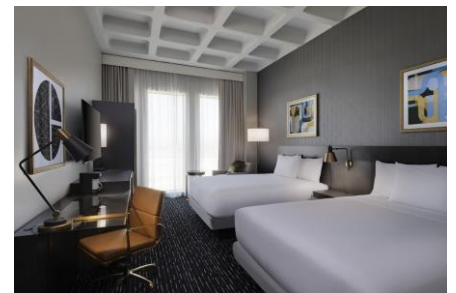

BOOK A NEW GROUP OF 15 OR MORE ON PEAK AND PICK 2:

- 10,000 World of Hyatt Points
- 1 Upgrade to a Higher Floor View Guestroom
- 1 per 25 comp room policy
- \$100 Amazon Gift Card
- 15% off Food & Beverage in our outlet for the entire group

BOOK A NEW GROUP OF 30 OR MORE ON PEAK AND PICK 3:

- 12,000 World of Hyatt Points
- 2 Upgrades to a Higher Floor View Guestroom
- 1 per 25 comp room policy
- \$150 Amazon Gift Card
- 15% off Food & Beverage in our outlet for the entire group